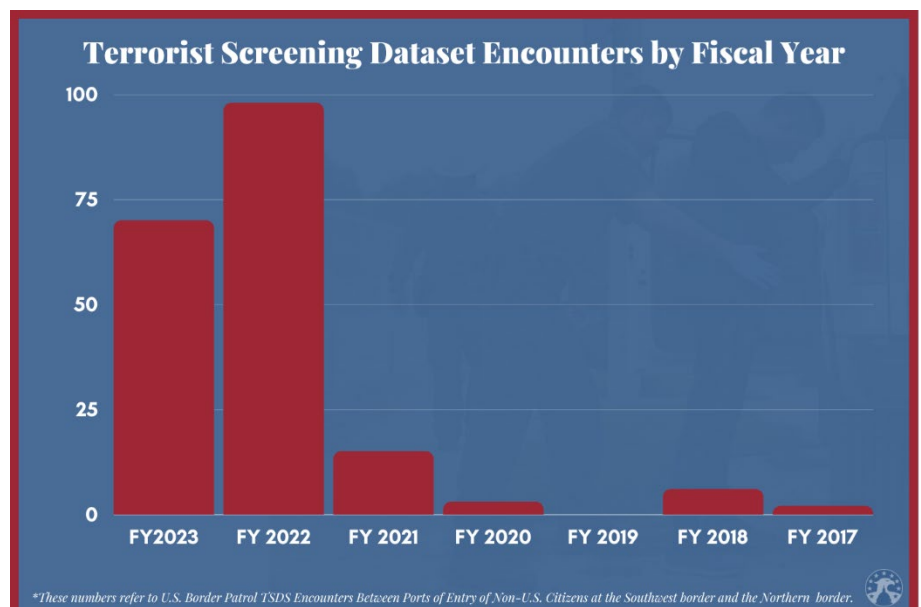

BORDER CRISIS STARTLING STATS

Secretary Mayorkas Breaks His Own Record Reaching 1 MILLION Encounters Along the Southwest Border in 5 Months

FEB FY2023
ENCOUNTERS
154,998

FEB FY2022
ENCOUNTERS
166,010

FEB FY2021
ENCOUNTERS
101,099

- U.S. Customs and Border Protection (CBP) had **154,998 migrant encounters** along the Southwest Border (SWB) in February 2023.
- This total includes **110,722 single adults, 33,191 family unit individuals, and 10,870 unaccompanied children.**
- CBP expelled **72,591** individuals under Title 42 in February 2023 – a **46.8% of the overall total.**
- Since President Biden has been in office, there have been **over 4.8 million migrant encounters at the Southwest border**, in addition to **about 1.3 million known gotaways** who evaded U.S. Border Patrol agents in the last two years.
- In a Homeland Security full Committee hearing in Pharr, Texas, **U.S. Border Patrol Chief Ortiz told our members that there have been over 385,000 known gotaways five months into Fiscal Year 2023 (FY 2023), which comes out to roughly 2,567 known gotaways a day.**
- Chief Ortiz also confirmed there are approximately an **additional 20% of illegal alien 'gotaways' that go unaccounted.**
- In just the first five months of the fiscal year, **69 people whose names appear on the terrorist watchlist, with 16 in February alone,** were stopped trying to cross the U.S.-Mexico border between ports of entry and **1 was stopped attempting to cross the Northern border between ports of entry.**
 - This total is more than the encounters in all FY17, FY18, FY19, FY20, and FY21 combined and is on track to exceed the disturbing 98 encounters in FY22.
 - Notably, more individuals on the terrorist watchlists were encountered between ports of entry than at ports of entry at the Southwest border last month, meaning they were likely seeking to evade detection.